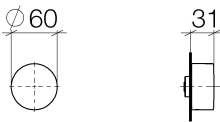

Bathtub - CL.1

Volume Control clockwise-closing cold 1/2" - polished chrome

Article number: 36 607 741-00

- Without flange
- Handle Ø 2-3/8"
- Ceramic disc cartridge

polished chrome

Accessory is required for this item.

Dimensional drawing

All dimensions in mm / inch = mm x 0,0394

Bathtub - CL.1

Volume Control clockwise-closing cold 1/2" - polished chrome

Article number: 36 607 741-00

Bathtub - CL.1

Volume Control clockwise-closing cold 1/2" - polished chrome

AVAILABLE

35 607 970-90 0010

Rough for volume control 1/2"

Bathtub - CL.1

Volume Control clockwise-closing cold 1/2" - polished chrome

Article number: 36 607 741-00

Spare parts list

Number	Item Number	Designation	Number of units
1	09 20 74 020-00	handle (cold)	1
2	04 27 74 004 00-00	rosette	1
3	09 12 12 002 90	fixing cap	1
4	09 31 11 055 90	pin	1
5	09 27 74 004-00	rosette	1
6	04 29 06 020 00-00	spindle	1
7	09 14 10 060 90	seal	1
8	09 29 06 020-00	spindle	1
9	09 14 15 020 90	ring	1
10	09 23 30 023 90	nut	1
11	09 30 01 107 90	sleeve	1
12	90 90 03 143 00 90	top	1